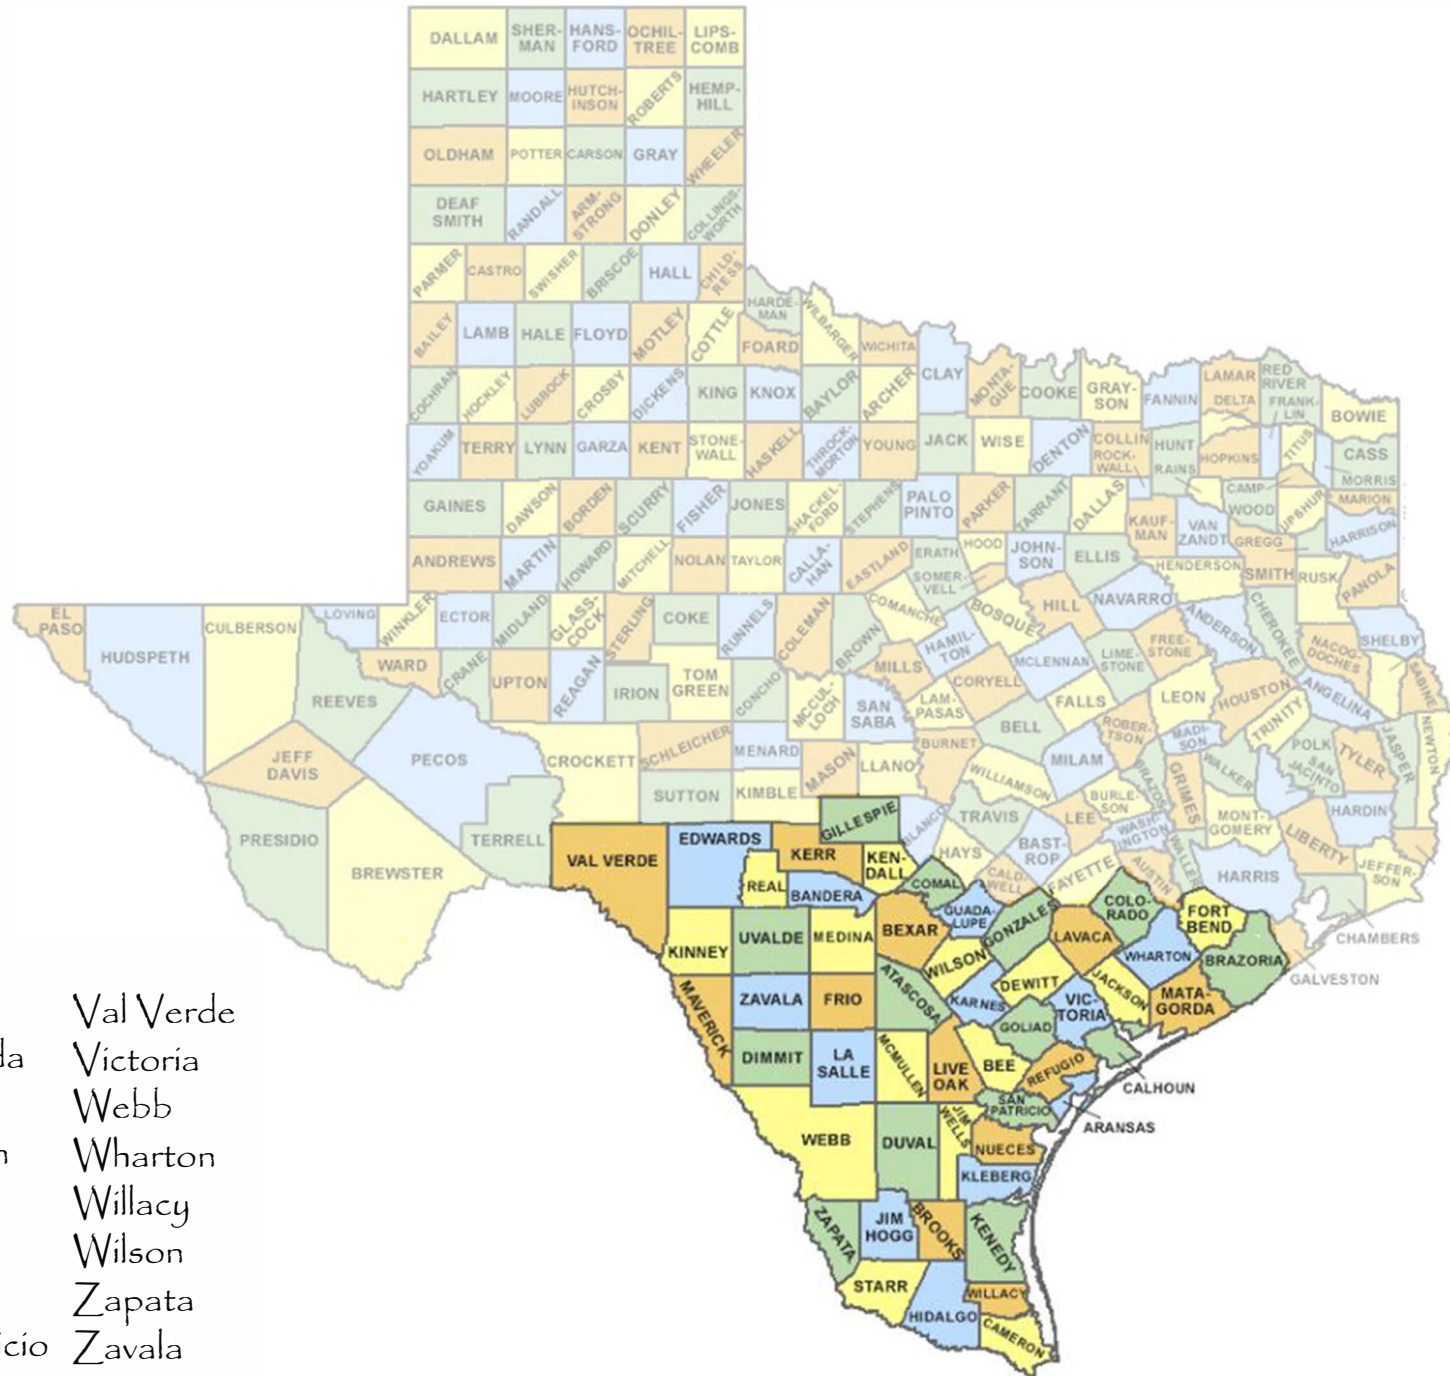

## Eligible Counties WIF 2023

- |           |           |              |           |
|-----------|-----------|--------------|-----------|
| Aransas   | Frio      | Kleberg      |           |
| Atascosa  | Gillespie | La Salle     |           |
| Bee       | Goliad    | Lavaca       |           |
| Bexar     | Gonzales  | Live Oak     | Val Verde |
| Brazoria  | Guadalupe | Matagorda    | Victoria  |
| Brooks    | Hidalgo   | Maverick     | Webb      |
| Calhoun   | Jackson   | McMullen     | Wharton   |
| Cameron   | Jim Hogg  | Medina       | Willacy   |
| Colorado  | Jim Wells | Nueces       | Wilson    |
| DeWitt    | Karnes    | Real         | Zapata    |
| Dimmit    | Kendall   | San Patricio | Zavala    |
| Duval     | Kenedy    | Refugio      |           |
| Edwards   | Kerr      | Starr        |           |
| Fort Bend | Kinney    | Uvalde       |           |